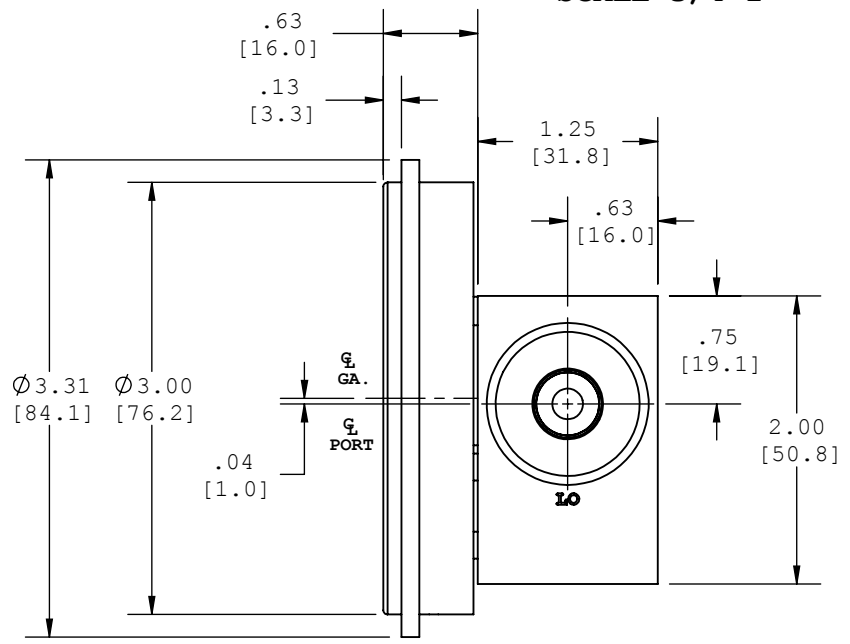

1201PG/2221FG-1D-2.5M

SHT. 1 of 1 Rev.-  
SCALE 3/4=1

1201PG/2221FG-1D-3.5M

NOTE: DIMENSIONS IN BRACKETS ARE IN MILLIMETERS