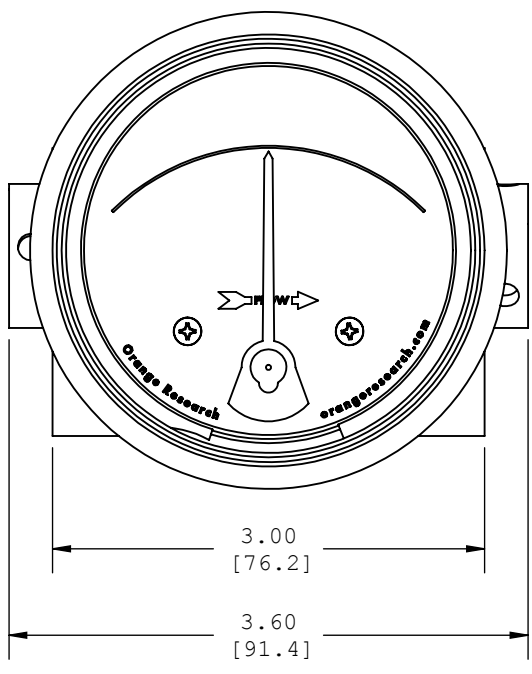

1201PG/2221FG-1D-2.5M

SHT. 1 of 1 Rev.-  
SCALE 3/4=1

1201PG/2221FG-1D-3.5M

NOTE: DIMENSIONS IN BRACKETS ARE IN MILLIMETERS