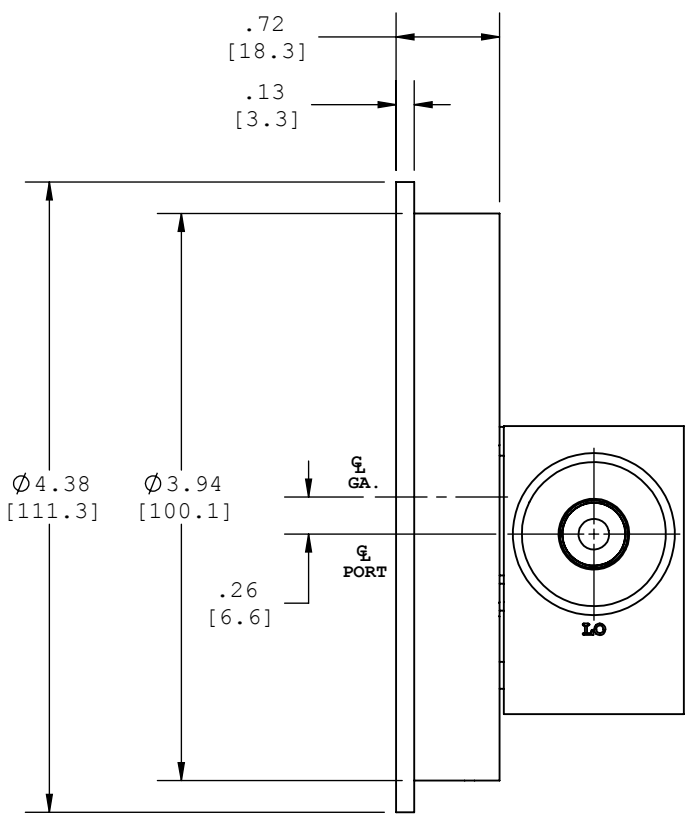

1201PG/2221FG-1D-2.5M

SHT. 1 of 1 Rev.-  
SCALE 3/4=1

1201PG/2221FG-1D-3.5M

NOTE: DIMENSIONS IN BRACKETS ARE IN MILLIMETERS